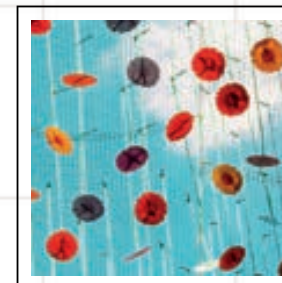

# Tetos Mágicos

Color Rain

Tropicalia

Seaweed

Sky Garden

Inverted  
Garden

Dots  
Invasion

Céu  
Guarda-chuva