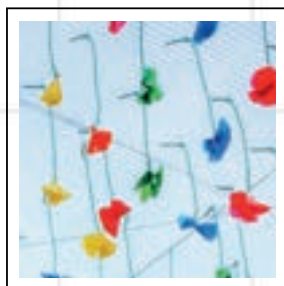

# Tetos Mágicos

Color Rain

Tropicalia

Seaweed

Sky Garden

Inverted  
Garden

Dots  
Invasion

Céu  
Guarda-chuva