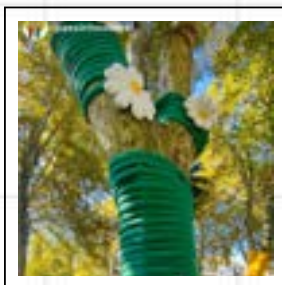

Arte Urbana

Tubos
Coloridos