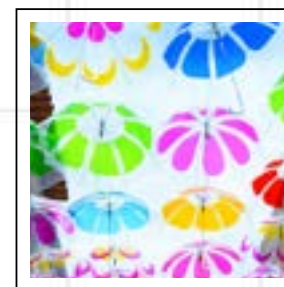

Tetos Mágicos

Color Rain

Tropicalia

Seaweed

Sky Garden

Inverted
Garden

Dots
Invasion

Céu
Guarda-chuva